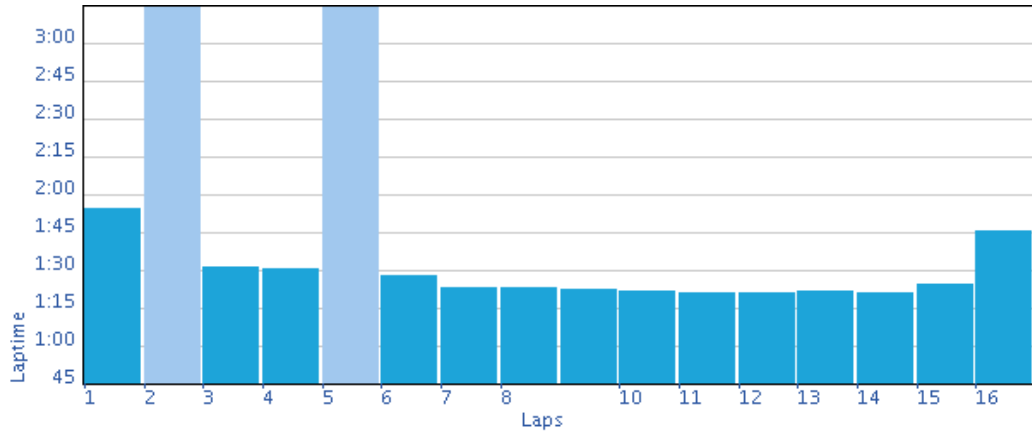

My Laps

Username

Password

☐ Remember

LOGIN

Register

Lap times of Andrew Lenman

Date Apr 17, 2005 11:30:00 AM
Event [Opening Day NERRC & NARRC Regionals](#)
Group G7 - FV F500 NCF
Track New Hampshire Int'l Speedway (1.600 Miles)
Tasks

- [Show lapchart](#)
- [Show Results](#)

[NER](#), [SCCA](#)

1. **General**
2. Home
   - **Live**
   - Print
   - RSS
   - Help
   - Feedback

Mylaps.com has been optimized for racers with a Personal AMB Transponder.
Login and get a list of your individual laptimes and compare your performance against other drivers.